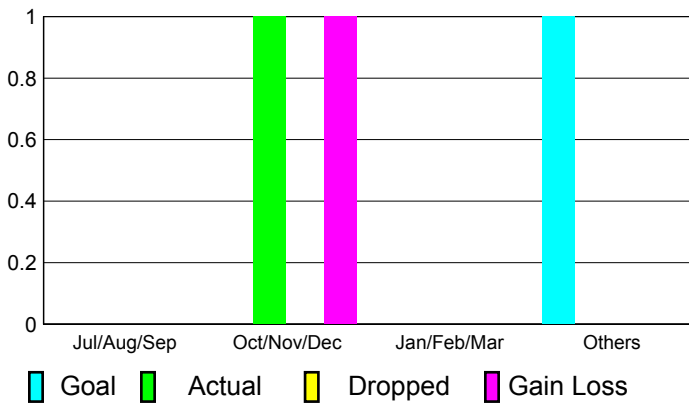

2010-2011 GMT Reports for District (or Undistricted) **District 108IB2**

GMT: **Federico STEINHAUS**

Location: **ITALY**

GMT CA: **4**

CLUBS

Club Results
2010-2011

Clubs
2009-2010

Month	New Club Goal	Actual New Clubs	Actual Dropped Clubs	Gain/Loss of Clubs	Gain/Loss of Clubs
Jul/Aug/Sep	0	0	0	0	0
Oct/Nov/Dec	0	1	0	1	0
Jan/Feb/Mar	0	0	0	0	1
Apr/May/Jun	1	0	0	0	0
Totals	1	1	0	1	1

Club Results 2010-2011

Goal, New, Dropped, Gain/Loss

Comparison of Club Gain/Loss

Current Year Compared to the Previous Year

YTD Status Quo Clubs 2010-2011

Status Quo Clubs Compared to Status Quo Members

MEMBERSHIP