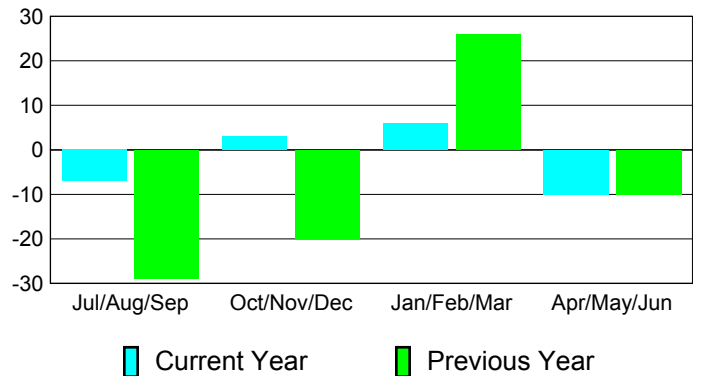

Membership Results
2010-2011

Membership
2009-2010

Month	Net Memb Goal	Actual New Memb	Actual Dropped Memb	Gain/Loss of Memb	Gain/Loss of Memb
Jul/Aug/Sep	1	14	-21	-7	-29
Oct/Nov/Dec	10	50	-47	3	-20
Jan/Feb/Mar	18	28	-22	6	26
Apr/May/Jun	37	48	-58	-10	-10
Totals	66	140	-148	-8	-33

Membership Results 2010-2011

Goal, New, Dropped, Gain/Loss

Comparison of Membership Gain/Loss

Current Year Compared to the Previous Year

Gender Comparison 2010-2011

Jul/Aug/Sep

Oct/Nov/Dec

Jan/Feb/Mar